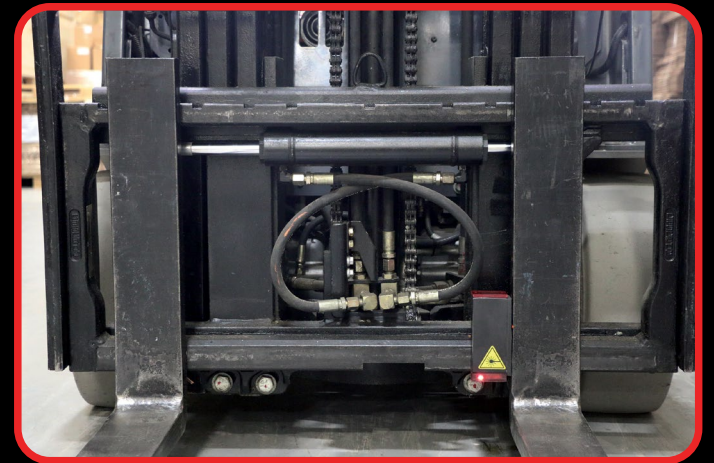

LASER-GUIDE

FORK GUIDANCE SYSTEM

NEXT PAGE

LASER-GUIDE

FORK GUIDANCE SYSTEM

Increase warehouse safety and productivity while reducing product damage with the Laser-Guide Fork Guidance System. The Laser-Guide is equipped with an adjustable, fan-shaped laser beam that projects out from the forks indicating the exact fork position. Available in **red** or **green** laser model.

Features:

- Turns on only when movement of the forks is detected to prolong charging intervals
- Includes (2) lithium-ion batteries with 110 Volt USB charger included
- Battery lasts approximately 1 week on a single charge
- Easily mounts to the side of the fork using (3) powerful rare earth magnets
- Installs in minutes
- Single model easily adapts to any lift truck and will fit on any class of carriage