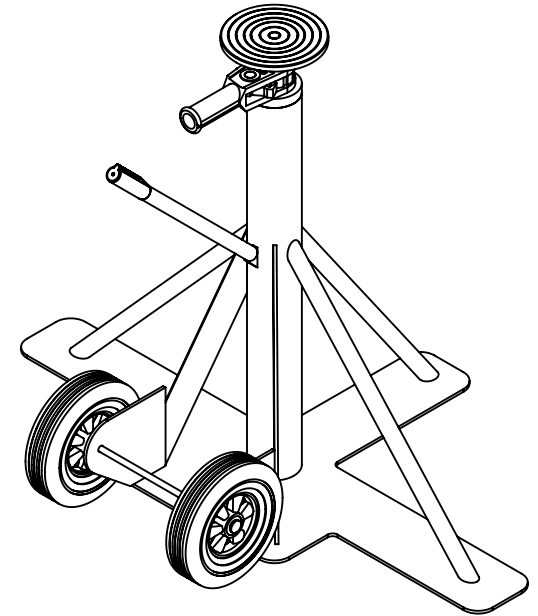

BIG FOOT TRAILER STABILIZING JACK - BFSJ-2748

APPROX WEIGHT: 139.35 lbs.
 DOES NOT INCLUDE WEIGHT OF POWER OR PACKAGING!!!

*** ANY ADDITIONS, DELETIONS, OR OMISSIONS MUST BE CORRECTED ON THIS DRAWING AS THIS DRAWING WILL BE CONSIDERED ALL INCLUSIVE ***

ALL GRAPHICS PROVIDED ARE FOR REFERENCE ONLY. IF CERTAIN DIMENSIONS ARE CRITICAL PLEASE VERIFY THOSE DIMENSIONS WITH YOUR SALESPERSON

ISOMETRIC VIEW
 SCALE: 1:14

STANDARD FEATURES

- MODEL NUMBER: BFSJ-2748
- OVERALL WIDTH: 48"
- OVERALL LENGTH: 35 7/16"
- HANDLE LENGTH: 20"
- SERVICE RANGE: 39 1/2" TO 51"
- LIFTING CAPACITY: 40,000 LBS. (20 TONS)
- STATIC CAPACITY: 100,000 LBS. (50 TONS)
- REMOVABLE HANDLE USED TO MOVE & LIFT JACK