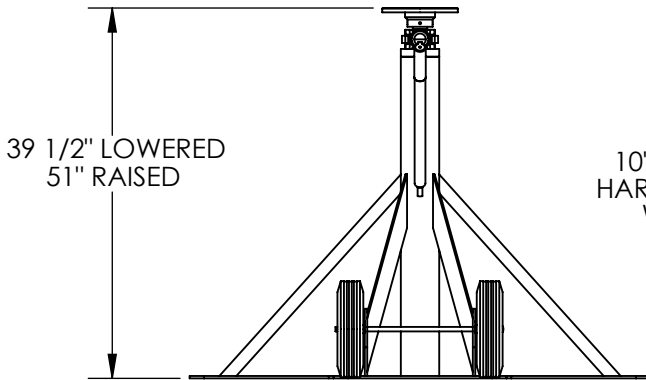

BIG FOOT TRAILER STABILIZING JACK - BFSJ-2748

APPROX WEIGHT: 139.35 lbs.
 DOES NOT INCLUDE WEIGHT OF POWER OR PACKAGING!!!

*** ANY ADDITIONS, DELETIONS, OR OMISSIONS MUST BE CORRECTED ON THIS DRAWING AS THIS DRAWING WILL BE CONSIDERED ALL INCLUSIVE ***

ALL GRAPHICS PROVIDED ARE FOR REFERENCE ONLY. IF CERTAIN DIMENSIONS ARE CRITICAL PLEASE VERIFY THOSE DIMENSIONS WITH YOUR SALESPERSON

ISOMETRIC VIEW
 SCALE: 1:14

STANDARD FEATURES

- MODEL NUMBER: BFSJ-2748
- OVERALL WIDTH: 48"
- OVERALL LENGTH: 35 7/16"
- HANDLE LENGTH: 20"
- SERVICE RANGE: 39 1/2" TO 51"
- LIFTING CAPACITY: 40,000 LBS. (20 TONS)
- STATIC CAPACITY: 100,000 LBS. (50 TONS)
- REMOVABLE HANDLE USED TO MOVE & LIFT JACK