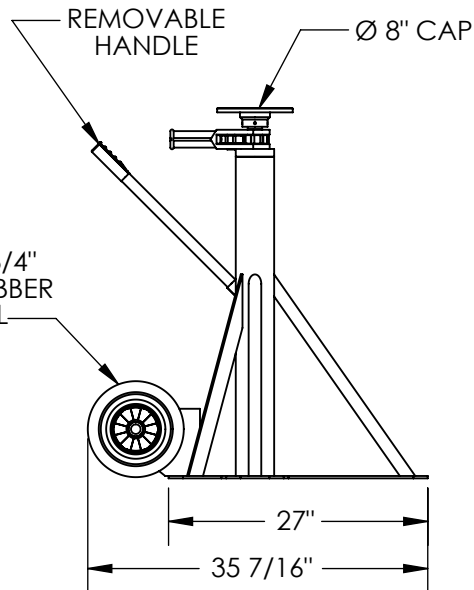

BIG FOOT TRAILER STABILIZING JACK - BFSJ-2748

APPROX WEIGHT: 139.35 lbs.
 DOES NOT INCLUDE WEIGHT OF POWER OR PACKAGING!!!

*** ANY ADDITIONS, DELETIONS, OR OMISSIONS MUST BE CORRECTED ON THIS DRAWING AS THIS DRAWING WILL BE CONSIDERED ALL INCLUSIVE ***

ALL GRAPHICS PROVIDED ARE FOR REFERENCE ONLY. IF CERTAIN DIMENSIONS ARE CRITICAL PLEASE VERIFY THOSE DIMENSIONS WITH YOUR SALESPERSON

ISOMETRIC VIEW
 SCALE: 1:14

STANDARD FEATURES

- MODEL NUMBER: BFSJ-2748
- OVERALL WIDTH: 48"
- OVERALL LENGTH: 35 7/16"
- HANDLE LENGTH: 20"
- SERVICE RANGE: 39 1/2" TO 51"
- LIFTING CAPACITY: 40,000 LBS. (20 TONS)
- STATIC CAPACITY: 100,000 LBS. (50 TONS)
- REMOVABLE HANDLE USED TO MOVE & LIFT JACK