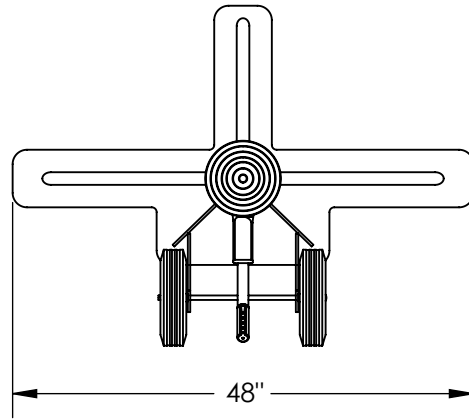

BIG FOOT TRAILER STABILIZING JACK - BFSJ-2748

APPROX WEIGHT: 139.35 lbs.
 DOES NOT INCLUDE WEIGHT OF POWER OR PACKAGING!!!

*** ANY ADDITIONS, DELETIONS, OR OMISSIONS MUST BE CORRECTED ON THIS DRAWING AS THIS DRAWING WILL BE CONSIDERED ALL INCLUSIVE ***

ALL GRAPHICS PROVIDED ARE FOR REFERENCE ONLY. IF CERTAIN DIMENSIONS ARE CRITICAL PLEASE VERIFY THOSE DIMENSIONS WITH YOUR SALESPERSON

ISOMETRIC VIEW
 SCALE: 1:14

STANDARD FEATURES

- MODEL NUMBER: BFSJ-2748
- OVERALL WIDTH: 48"
- OVERALL LENGTH: 35 7/16"
- HANDLE LENGTH: 20"
- SERVICE RANGE: 39 1/2" TO 51"
- LIFTING CAPACITY: 40,000 LBS. (20 TONS)
- STATIC CAPACITY: 100,000 LBS. (50 TONS)
- REMOVABLE HANDLE USED TO MOVE & LIFT JACK